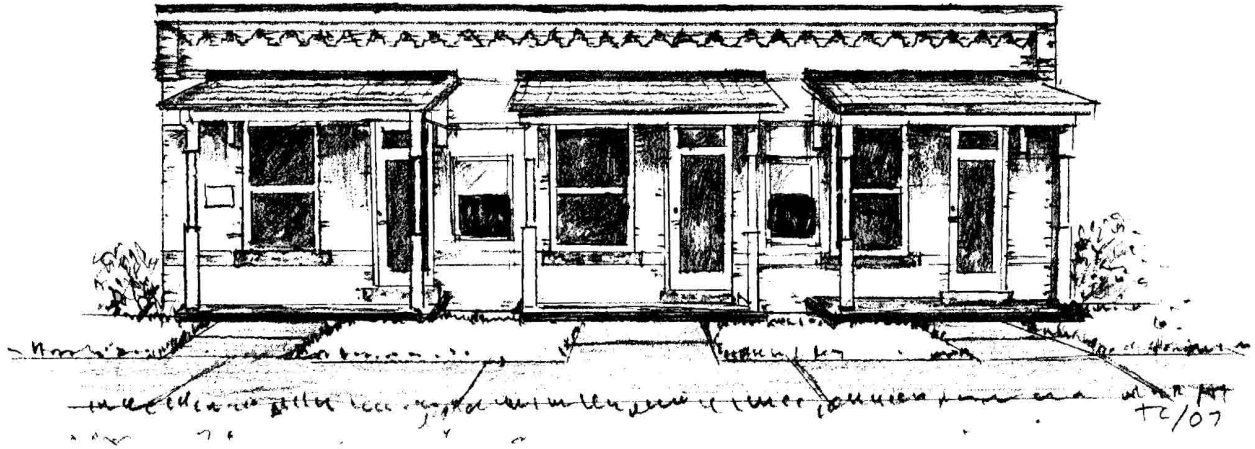

For interviews, images, and additional information, please contact David Sumrak, Director of Marketing at 303-394-9222 or davids@hwhome.com.

HW HOME COMES HOME WITH BOULDER HOME STORE EXPANSION

Boulder CO | 03_24_07 | It's a homecoming for HW Home with the opening of The Studio at HW Home. The opening on Friday March 23rd was celebrated with a champagne reception for many of HW Home's clients and friends. The more than 150 guests were greeted by cello & violin with delicacies by Dish Catering, HW Home's Boulder neighbor. *"It's incredibly heart warming to see so many faces that have supported us from our first day and continue to be loyal clients"*, states HW Home founder Ron Werner. *"Our guests Arnie & Dianne Blumm, for example, were some of our first clients during our first month in 1999. I remember delivering their furniture myself to their North Boulder home. It was wonderful to see them years later, still so very thrilled with their original purchases."*

The nine room row house will stage HW Home's unique Mountain Modern aesthetic. *"It's an exciting opportunity to tell a broader merchandising story"*, states founder Jim Hering. *"We are bringing styles from all over the globe to Colorado and The Studio is our newest showcase."* Boulder Home Store manager Ray Paterson states, *"The Studio will be a true design workshop for us. We're able to show more samples and bring to life all of our new design concepts. This is an exciting time."* HW Design, HW Home's floral design and interior boutique that was stationed in the row houses, has been relocated to a larger design studio in Boulder. The above studio rendering was penned by HW Home Design Consultant and Boulder resident Tom Carter.

About HW Home |

Founded in Boulder in 1999, HW Home was fashioned by Jim Hering then general manager for Holly Hunt's flagship Chicago Merchandise Mart showroom coupled with Ron Werner as senior vice president with Smith Barney's Chicago office. HW Home has quickly grown as a forerunner in bringing unique fashion forward interior design elements and services to Colorado. With locations in Boulder, Flatiron Crossing, Cherry Creek

PEARL STREET EAST | 1941 PEARL STREET | BOULDER | P 303 545 0320 F 303 545 0944

THE VILLAGE AT FLATIRON CROSSING | BROOMFIELD | P 720 887 1223 F 720 887 1343

CHERRY CREEK NORTH | 199 CLAYTON LANE | DENVER | P 303 394 9222 F 303 394 9111

THE LANDMARK | GREENWOOD VILLAGE | OPENING SPRING 2007!

COLORADO'S OWN | HWHOME.COM