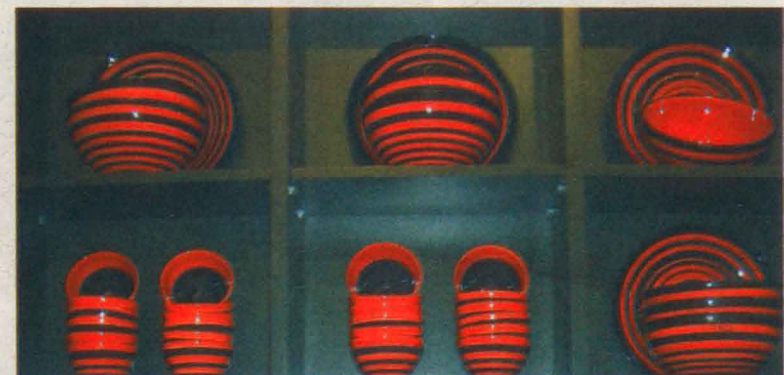

THE INTERIOR of the recently opened HW Home in Landmark Village is filled with unique furnishings and accessories.

Photo courtesy of HW Home

ITALIAN RED AND BLACK stoneware by Bizzirri is featured at HW Home in Greenwood Village.