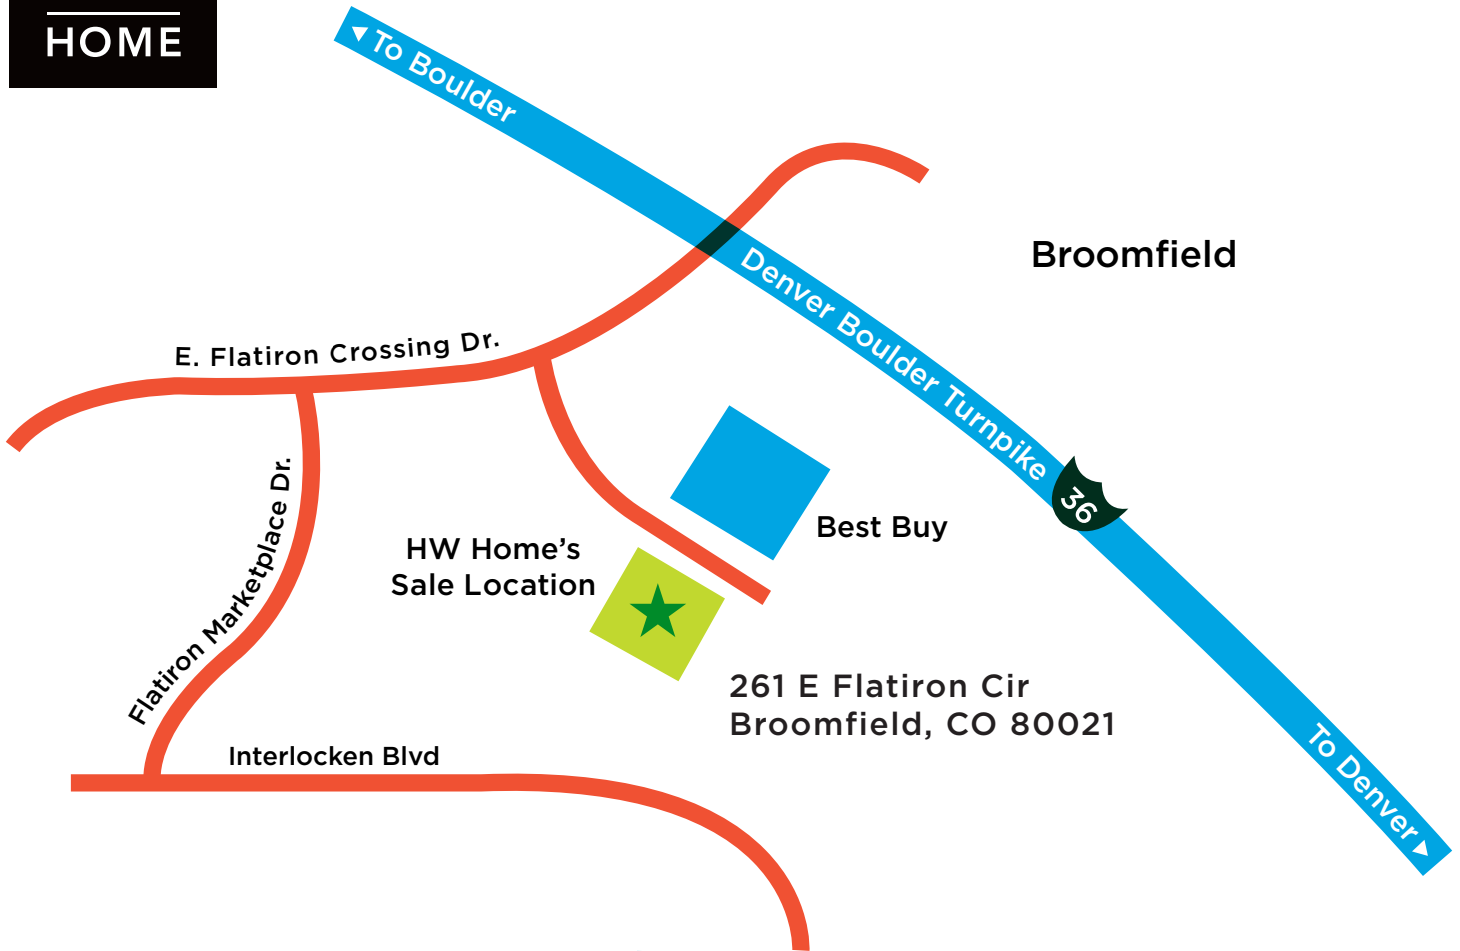

Annual Warehouse Sale Location

Sale Hours Open to the Public
Thursday - Saturday 10 - 7
Sunday - Monday 10 - 5
Please no lines before 9am

For more information visit www.hwhome.com

Our best sale ever!
Save from 30 - 75% on premier brands.
More new styles. Save on custom orders.
Designers will be on hand to help.

Plus apparel by **Max** and **Little Me's**, Jewelry by **Stella & Dot**, furry friends from the **Boulder Humane Society** and sweets & surprises from **Reign Denver**